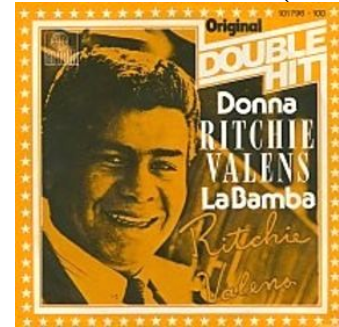

SP ARIOLA 101 796 (1980)