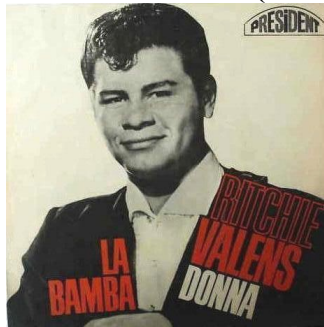

# ALLEMAGNE

EP POLYDOR 21 901 (1959)

EP POLYDOR 21 904 (1959)

Donna / La bamba / That's my little Suzie / In a Turkish town

C :  E :

C :  E :

Obs : \_\_\_\_\_

SP PRESIDENT (1967)