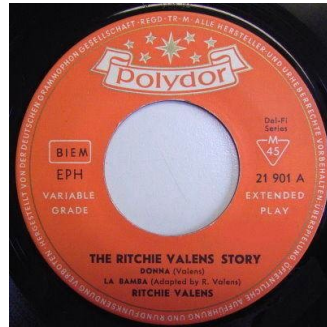

# ALLEMAGNE

EP POLYDOR 21 901 (1959)

EP POLYDOR 21 904 (1959)

Donna / La bamba / That's my little Suzie / In a Turkish town

C :  E :

C :  E :

Obs : \_\_\_\_\_

SP PRESIDENT (1967)