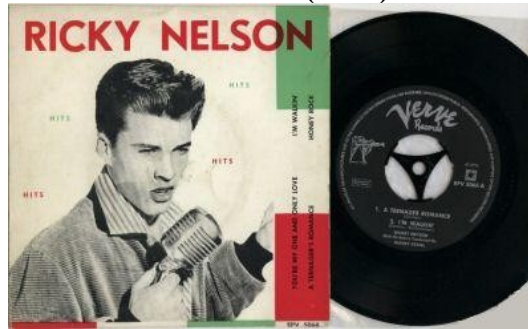

HOLLANDE (NETHERLANDS)

EP'S

LABEL VERVE
EPV 5066 (1957)

You're my one and only love/ I'm walking
Teenager's romance / Honey rock

C : E :

Obs : _____

LABEL IMPERIAL

IMP 5003 (1964)

Lonesome town / I got a feeling
Summertime/ It's all in the game

C : E :

IMP 5004 (1964)

Never be anyone else but you/ It's late
Just a litte too much / Sweeter than you

C : E :

IMP 5008 (1964)

C : E :

Obs : _____

IMP 5015 (compil)

Am I blue

C : E :

Obs : _____

HOLLANDE (NETHERLANDS)

LES SIMPLES

LABEL IMPERIAL

IM 568 (196 ?)