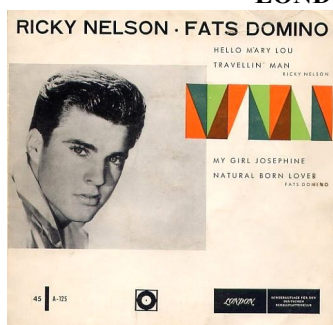

LONDON CLUB A 125 (196?)