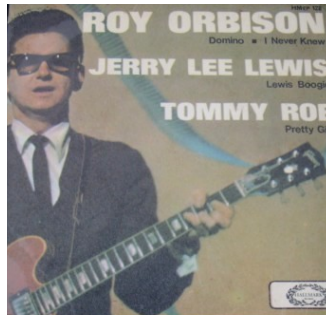

## EP'S

**LABEL PHILIPS**  
BE 1 2599(1965)

Green green grass of home. / Wolverton  
Detroit city / Walk right in

C :  E :

Obs : \_\_\_\_\_

**LABEL HALLMARK**  
HMep 128 (1963)

Compilation : JLLewis: Lewis boogie