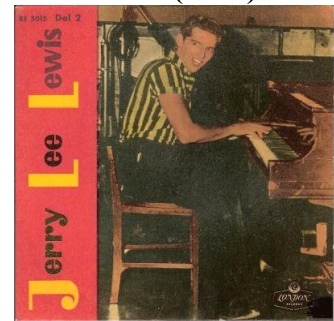

## EP's

RE 5003 (1958)

Whole lotta shakin' goin' on / it 'll be me  
Great ball of fire / Mean woman blue

C:  E:

RE 5015 (1958)

C:  E:

Obs : \_\_\_\_\_

RE 5048 (1958)

Pochette orange

Pochette rouge

RE 5049 (1958)

Pochette jaune

Pochette verte

High school confidential / jambalaya

When the saints go marching in/ Matchbox

C  E:  C:  E: