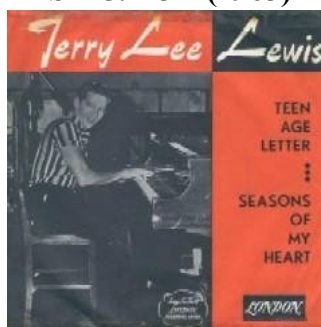

BELGIQUE

LABEL LONDON

EP 19.801 (196?)

C: E:

Obs : _____

SP 5.414 (1963)

Good golly miss Molly
I can't trust me

C: E:

SP 5.423 (1963)

TEEN
AGE
LETTER
SEASONS
OF
MY
HEART

C: E:

SP 5.635 (1968)

WHAT'D
I SAY
I'VE BEEN
TWISTIN'

C: E:

Obs : _____

79 635 (196?)