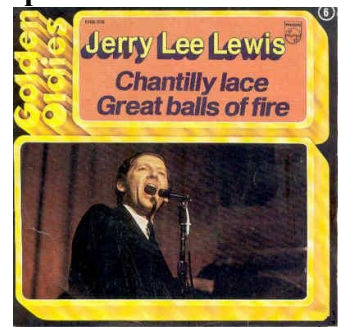

BELGIQUE (2)

LABEL PHILIPS

BF 320266 (1967)

C : E :

6168 026(1978) 2 pochettes

C : E :

C : E :

Obs : _____

LABEL MERCURY

127342 MCF (196?)

C : E :

127355 MCF (196?)

C : E :

6052 141 (1972)

C : E :

Obs : _____