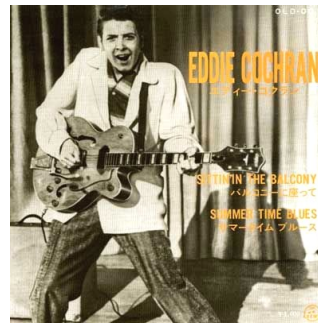

Sp Liberty lib 10 (1960)

Cherished memories / Summertime blues

C: E:

C: E:

Obs: _____

Sp liberty lib -16 (1960)

C: E:

Obs: _____

JAPON

Sp Liberty LR 2475 (196?)

Sittin' in the balcony / blue suede shoes

C: E:

Sp UA CM-118 (1976)

Sittin' in the balcony / Summertime blues

C: E:

Obs: _____

Sp Liberty LIR 10279 (197?)

Sittin' in the balcony / Summertime blues

C: E:

Sp Old 001(198?)

C: E:

Obs: _____