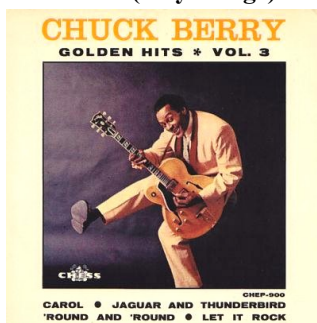

Johnny be good / sweet little sixteen
I'm talking around you / oh baby doll

C: E:

Obs : _____

Ep Chess CHEP 900(1965) EP Chess CHEP 901
vol 3 (vinyl rouge) vol 4