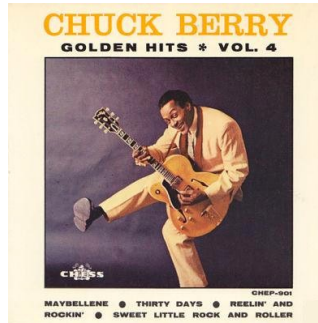

SUEDE

EP'S

London Re 1656 (195 ?)

Carol / Hey Pedro
Beautiful Delilah / Vacation time

C: E:

London Re 5010 (195?)

Roll over Beethoven / Drifting heart
Rock & roll music / Blue feeling

C: E:

London Re 5014 (195?)

Sweet little sixteen / Rock at the philhar
Reelin' & rockin' / guitar boogie

C: E:

Obs : _____

Sonet SXP 6065(1964)
Vinyl vert

No particular . . / Nadine
Liverpool drive / o'rangutang

C: E:

Sonet SXP 6066(1964)
Golden hits vol 1

Memphis tennessee / school days
Roll over Beethoven / back in USA

C: E:

Sonet SXP 6067(1964)
Golden hits vol 2 (vinyl vert ou rouge)

Johnny be good / sweet little sixteen
I'm talking around you / oh baby doll

C: E:

Obs : _____

Ep Chess CHEP 900(1965) EP Chess CHEP 901
vol 3 (vinyl rouge) vol 4

C: E:

C: E:

PYE nep 5026 (196?)

C: E:

Obs : _____