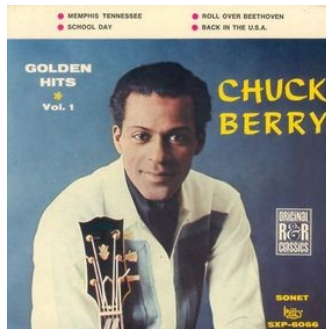

SUEDE

EP'S

London Re 1656 (195 ?)

Carol / Hey Pedro
Beautiful Delilah / Vacation time

C: E:

London Re 5010 (195?)

Roll over Beethoven / Drifting heart
Rock & roll music / Blue feeling

C: E:

London Re 5014 (195?)

Sweet little sixteen / Rock at the philhar
Reelin' & rockin' / guitar boogie

C: E:

Obs : _____

Sonet SXP 6065(1964)
Vinyl vert

No particular . . / Nadine
Liverpool drive / o'rangutang

C: E:

Sonet SXP 6066(1964)
Golden hits vol 1

Memphis tennessee / school days
Roll over Beethoven / back in USA

C: E:

Sonet SXP 6067(1964)
Golden hits vol 2 (vinyl vert ou rouge)

Johnny be good / sweet little sixteen
I'm talking around you / oh baby doll