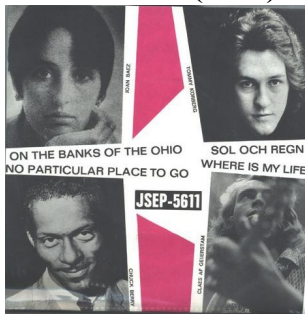

JSEP 5611 (1971)