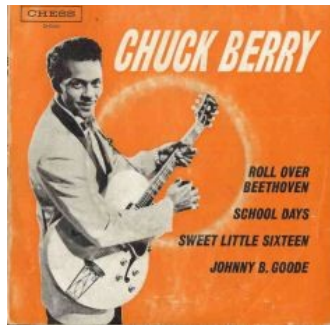

AUSTRALIE

Ep Chess CHX 001

Pochette rouge

C: E:

Pochette orange

C: E:

Ep chess CHX 002 (196?)

C: E:

Obs : _____

Ep Chess CHX 003

C: E:

Ep Chess CHX 004

Guitar boogie / Oh Baby doll
Reelin' & rockin' / It don't take but a few minutes

C: E:

Ep Chess CHX 005 (1964)

No particular place to go / Promied land
You never can't tell / Little Marie