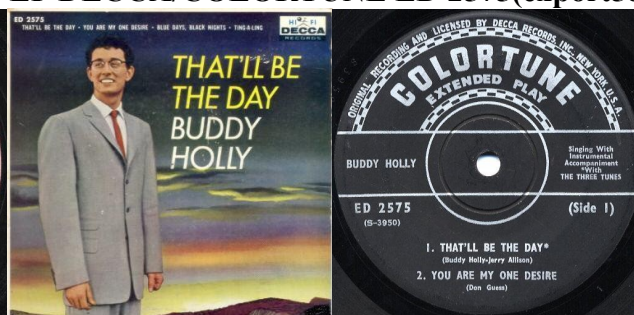

That'll be the day/ Peggy sue

SP OLD

005 (197?)

Worms of love / True love ways

C: E:

C: E:

C: E:

Obs : _____

SINGAPOUR

SINGAPOUR & MALAISIE

EP CORAL EC81169 (1958)

EP DECCA/COLORTUNE ED 2575(export58)

Liste, to me / Peggy Sue / I'm gonna love you too / Everyday

C: E:

C: E:

Obs : _____