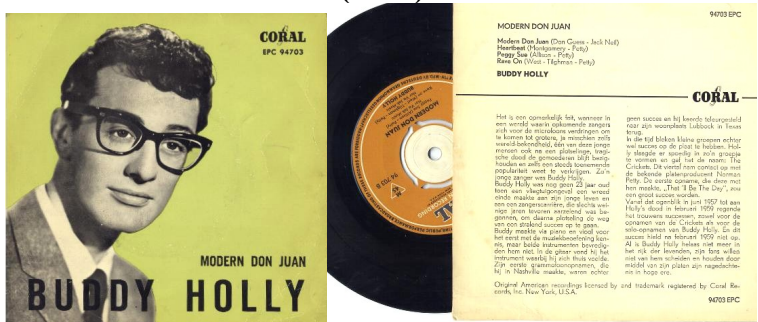

HOLLANDE

EP'S LABEL CORAL

EPC 94 702 (1963)

Brown-eyed handsome man/ You are my one desire/Early in the morning/ Oh boy!

C: E:

Obs : _____

EPC 94 703 (1963)

Modern don Juan/ heartbeat / Peggy Sue / Rave on

C: E:

EPC 94 704 (1963)

Blue days-black nights/ bo diddley Ready teddy /Peggy Sue go married

C: E:

Obs : _____

EPC 94 705 (1963)

C: E:

EPC 94 706 (1963)