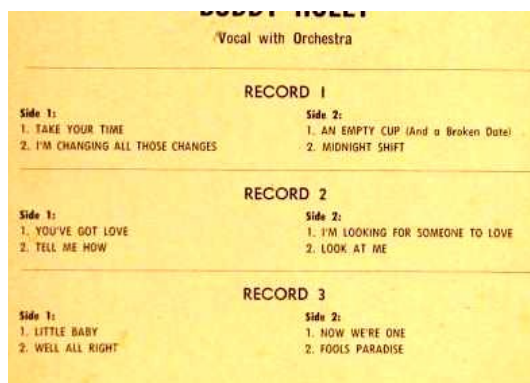

EP'S TRIPLE XL 31 319 (1964)